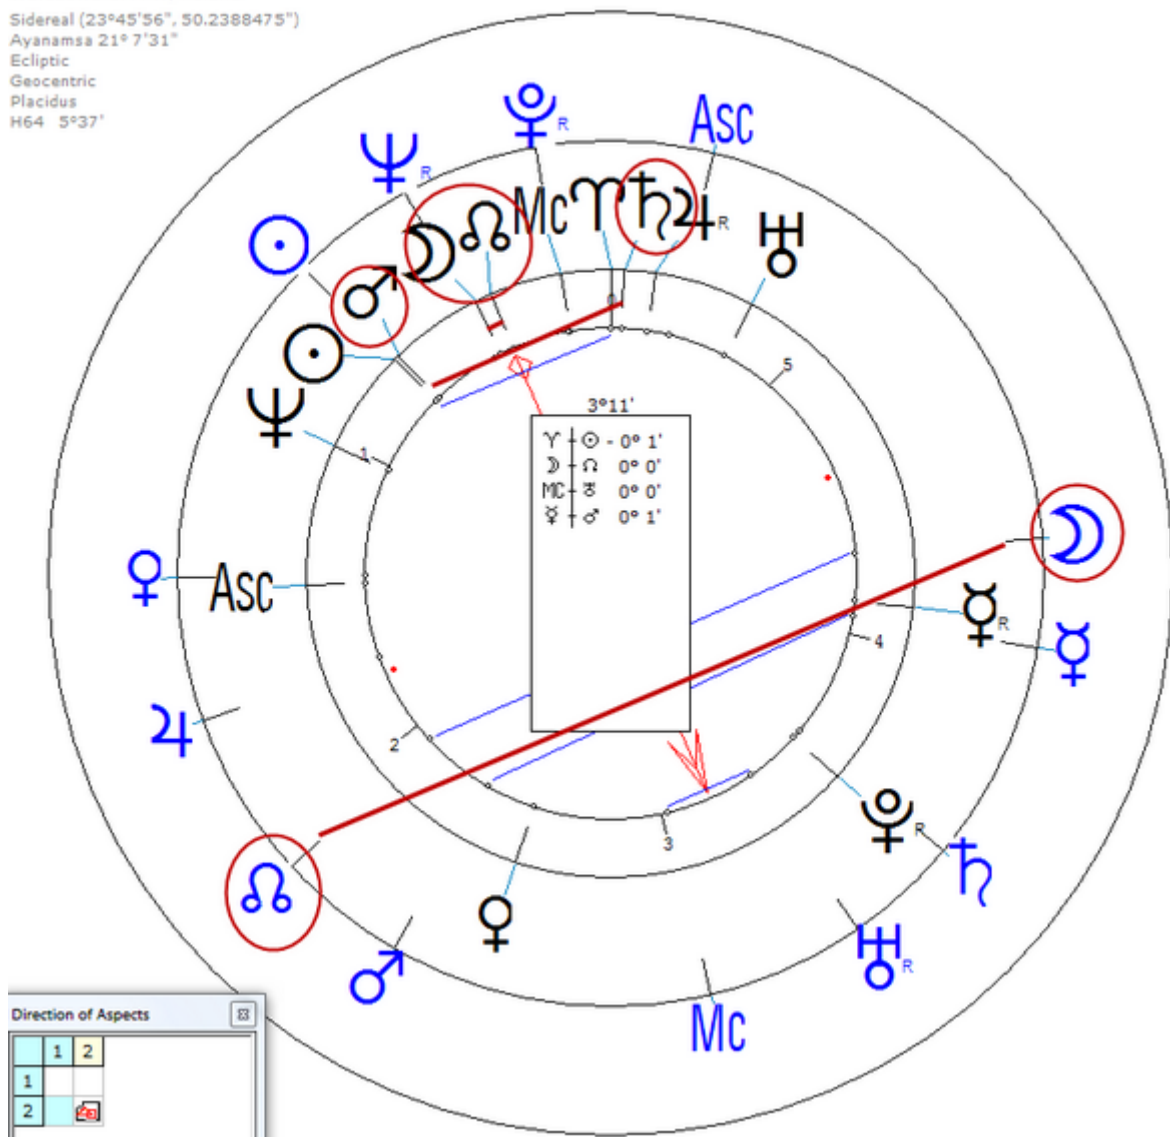

Konstanty Ordon, Julian

15 October 1810 at 22:00 (= 10:00 PM)Warszawa, Poland, 52n15, 21e0
Polish officer, was a participant of the Polish November Uprising in 1830-1831.

<https://www.astro.com/astro-databank/Konstanty_Ordon,_Julian>

He committed suicide on 4 May 1867 in Florence, Italy.

Solar Return (Harmonic 64)

Solar $\text{D}/\text{d} = \text{D}_n/\text{d}_n = \sigma_n/\text{h}_n$

Konstanty Ordon, Julian

15 October 1810 Mon 22:00 (GMT+1:24) 52n13 21e00
Warszawa OA PW, Poland

Sidereal (23°45'56", 50.2388475")

Ayanamsa 21° 7'31"

Ecliptic

Geocentric

Placidus

H64 5°37'